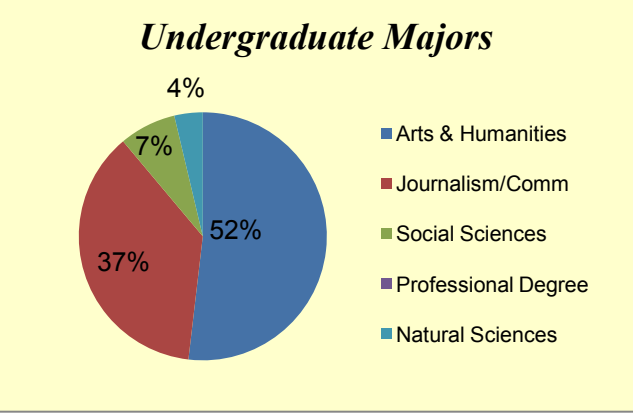

International **8%**
Includes students from: India, South Africa

Average age at matriculation ..... **29 yrs.**

Age range ..... **23-48 yrs.**

- -- *Journalism/Comm.* includes: Broadcast and Print Journalism, Communication, Mass Communication, Cinema, etc.
- -- *Arts & Humanities* includes: English, History, etc.
- -- *Social Sciences* includes: International Studies, Political Science, Sociology, Gender Studies, etc.
- -- *Professional Degree* includes: Business, Finance, etc.
- -- *Natural Sciences* includes Biology, Chemistry, Health Promotion, Environmental Studies, etc.