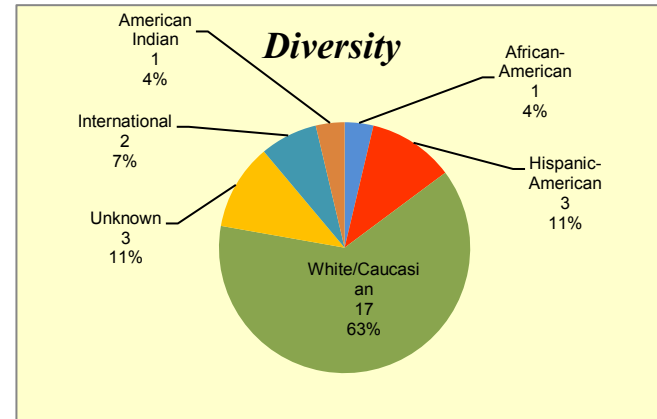

International **8%**
Includes students from: India, South Africa

Average age at matriculation ..... **29 yrs.**

Age range ..... **23-48 yrs.**

- -- *Journalism/Comm.* includes: Broadcast and Print Journalism, Communication, Mass Communication, Cinema, etc.
- -- *Arts & Humanities* includes: English, History, etc.
- -- *Social Sciences* includes: International Studies, Political Science, Sociology, Gender Studies, etc.
- -- *Professional Degree* includes: Business, Finance, etc.
- -- *Natural Sciences* includes Biology, Chemistry, Health Promotion, Environmental Studies, etc.